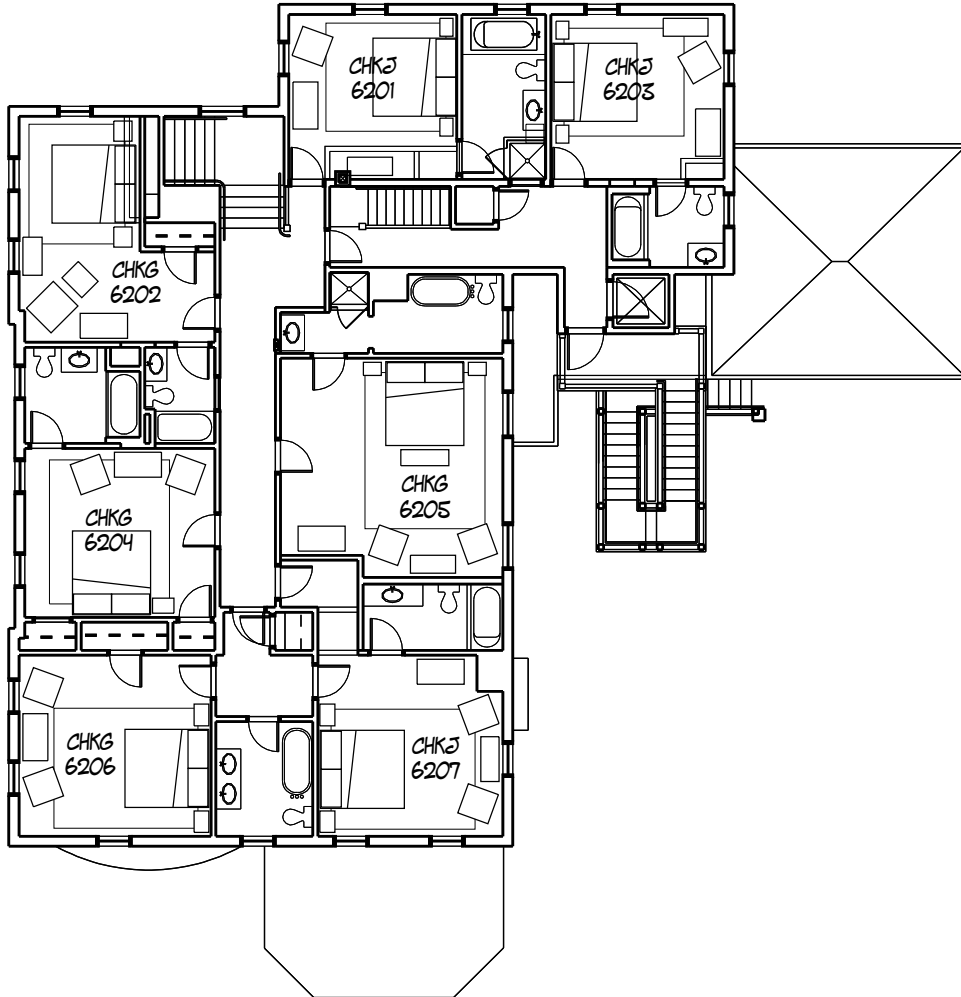

CHEROKEE COTTAGE
 FIRST FLOOR PLAN

ROOM TYPE KEY:
 CHDD: CHEROKEE DOUBLE-DOUBLE
 CHKS: CHEROKEE KING SUITE
 CHDK: CHEROKEE DELUXE KING

CHEROKEE COTTAGE

SECOND FLOOR PLAN

ROOM TYPE KEY:
 CHKG: CHEROKEE KING
 CHKJ: CHEROKEE KING JACUZZI