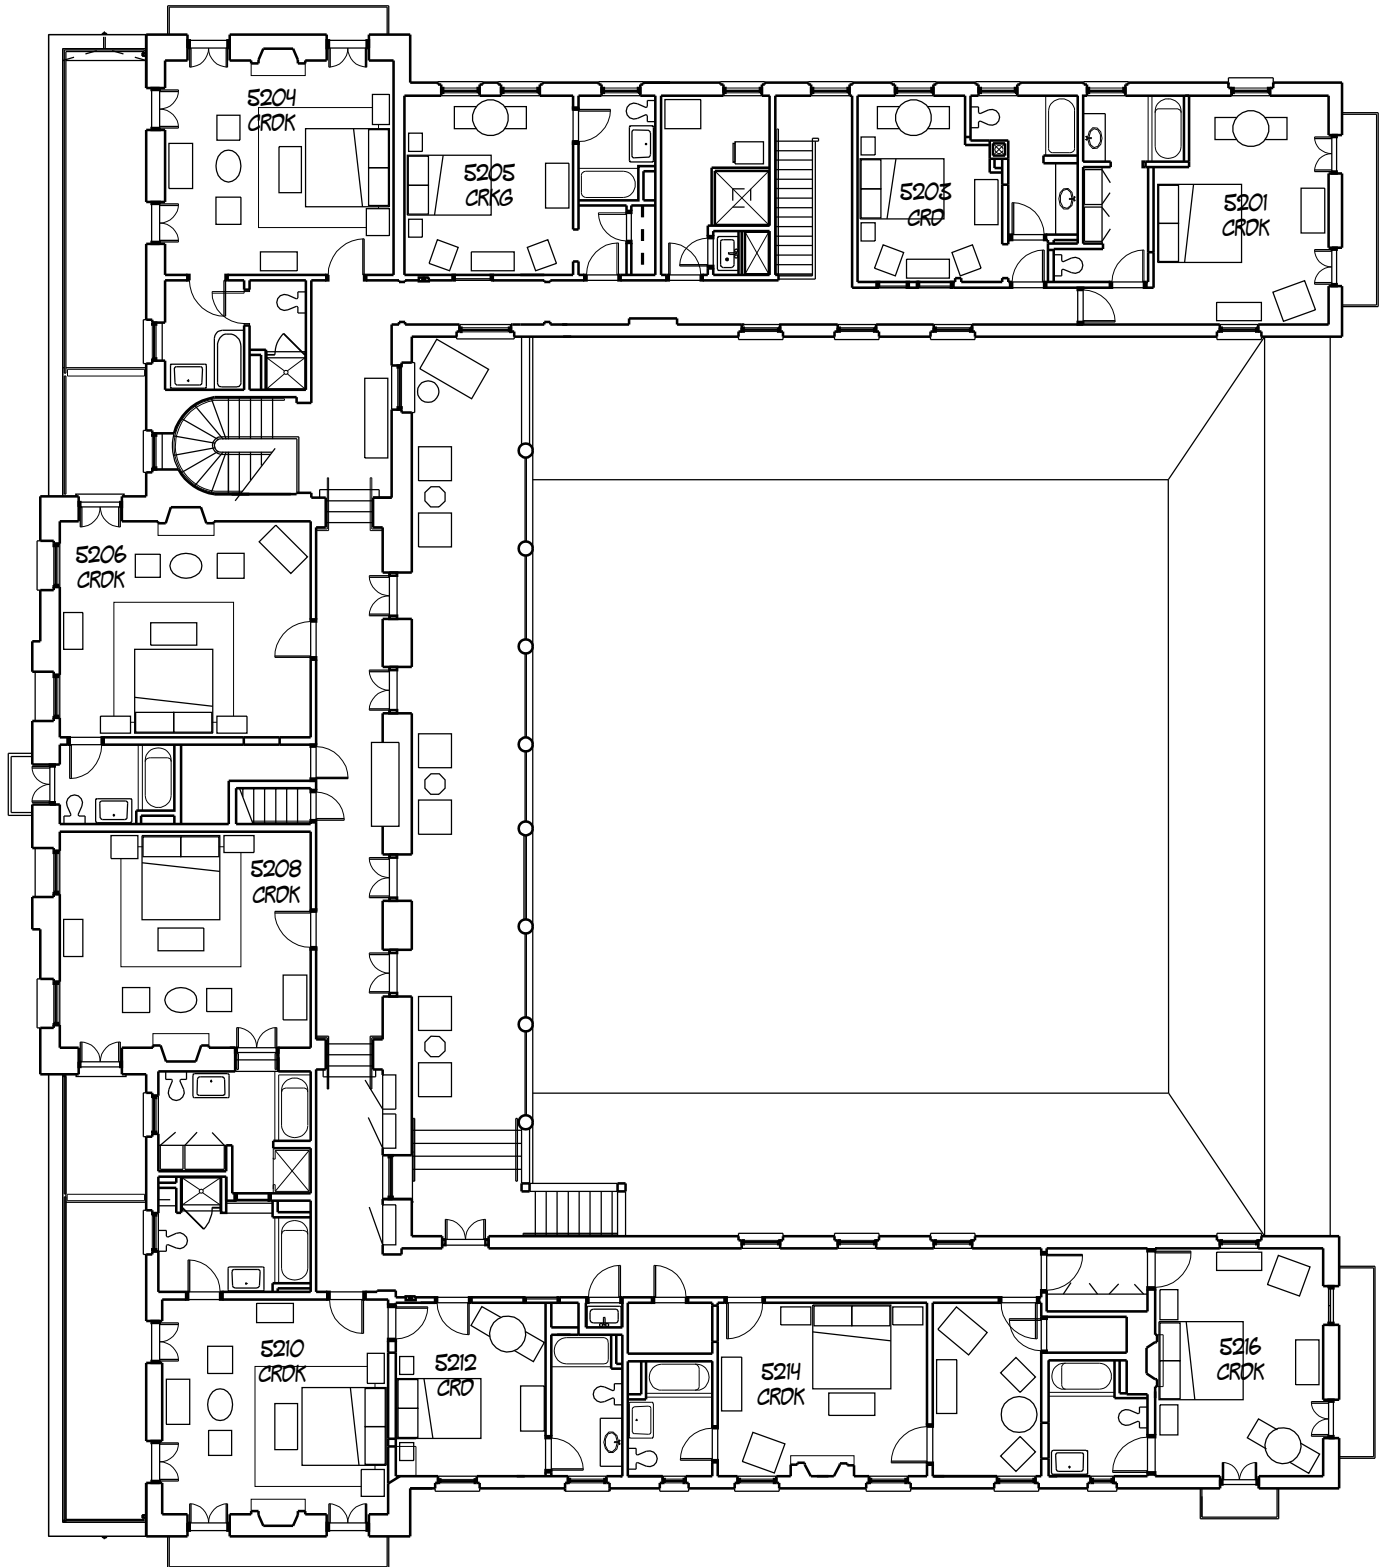

CRANE COTTAGE
FIRST FLOOR PLAN

ROOM TYPE KEY:
 CRDD: CRANE DOUBLE DOUBLE
 CRKS: CRANE KING SUITE
 CRDK: CRANE DELUXE KING

CRANE COTTAGE
SECOND FLOOR PLAN

ROOM TYPE KEY:
 CRD: CRANE DOUBLE
 CRKG: CRANE KING
 CRDK: CRANE DELUXE KING