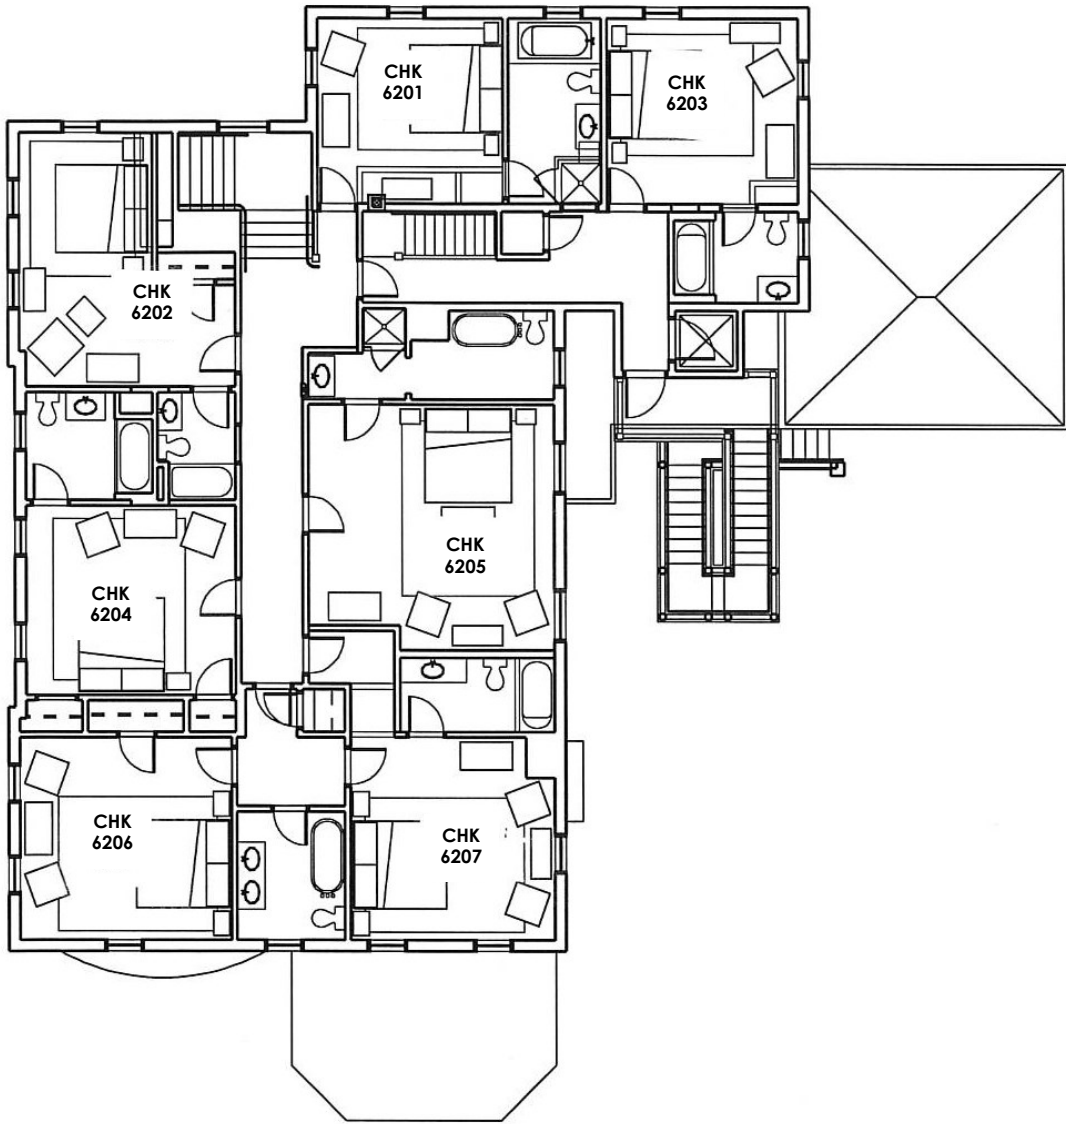

CHEROKEE COTTAGE
First Floor

- ROOM TYPE KEY**
- CHKS: Cherokee King Suite
 - CHDK: Cherokee Deluxe King
 - CHQQ: Cherokee Double Queen

CHEROKEE COTTAGE
Second Floor

ROOM TYPE KEY
CHK: Cherokee King